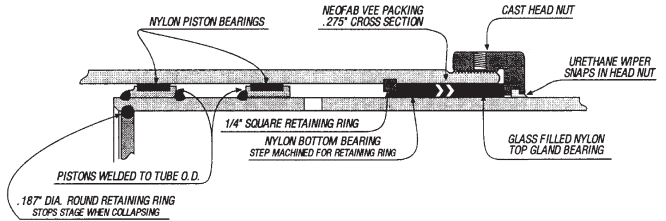

WARD TELESCOPIC CYLINDER PARTS

PACKING: Vee packing with top and bottom adapters. All .275 c.s.
WIPERS: Urethane snap-in type.
BEARINGS: Originally nylon, reinforced with metal. Outer bearing is flat on both sides. Inner bearing is step-cut on o.d. to pilot over snap ring.
PISTON: Steel, welded to stage. Double action has 3 replaceable nylon wear rings and 2 cast iron piston rings in separate grooves. Single action has 2 replaceable nylon wear rings.
STAGE O.D.'s: 3.950", 4.950", 5.950", 6.950", 7.950", 8.950"
SPECIAL INFO. 1/4" spring steel snap ring serves as internal stop. Gland collars are cast steel, have square reliefs in casting and "ears" on bottom of gland collar for set screw.

WARD CO

WARD - WHITEMAN

Part Number	Description	List Price
PACKING & WIPER		
WD-3VSW	2.950" I.D. Vee Set & Wiper	$ 21.97
WD-4VSW	3.950" I.D. Vee Set & Wiper	26.73
WD-5VSW	4.950" I.D. Vee Set & Wiper	33.94
WD-6VSW	5.950" I.D. Vee Set & Wiper	42.89
WD-7VSW	6.950" I.D. Vee Set & Wiper	52.23
WD-8VSW	7.950" I.D. Vee Set & Wiper	62.79
WD-9VSW	8.950" I.D. Vee Set & Wiper	84.08
TOP BEARINGS		
WD-4NGTB	3.950" I.D. Top Bearing	$ 50.53
WD-5NGTB	4.950" I.D. Top Bearing	57.20
WD-6NGTB	5.950" I.D. Top Bearing	59.84
WD-7NGTB	6.950" I.D. Top Bearing	82.72
WD-8NGTB	7.950" I.D. Top Bearing	103.55
WD-9NGTB	8.950" I.D. Top Bearing	104.97
BOTTOM BEARINGS		
WD-4NGBB	3.950" I.D. Bottom Bearing	$ 50.53
WD-5NGBB	4.950" I.D. Bottom Bearing	57.20
WD-6NGBB	5.950" I.D. Bottom Bearing	82.11
WD-7NGBB	6.950" I.D. Bottom Bearing	82.72
WD-8NGBB	7.950" I.D. Bottom Bearing	103.55
PISTON WEAR RINGS		
WD310-737-40	4-1/2" O.D. Piston Wear Rings	$ 4.72
WD310-737-50	5-1/2" O.D. Piston Wear Rings	4.72
WD310-764-60	6-1/2" O.D. Piston Wear Rings	6.19
WD310-764-70	7-1/2" O.D. Piston Wear Rings	10.07
WD310-764-80	8-1/2" O.D. Piston Wear Rings	10.64
WD310-764-90	9-1/2" O.D. Piston Wear Rings	12.65
PISTON RINGS - DOUBLE ACTION ONLY		
WD505-066-17	4-1/2" O.D. Piston Ring	$ 11.69
WD505-066-24	5-1/2" O.D. Piston Ring	16.29
WD505-066-28	6-1/2" O.D. Piston Ring	18.84

Part Number	Description	List Price
WD505-066-35	7-1/2" O.D. Piston Ring	$ 40.23
WD505-066-38	8-1/2" O.D. Piston Ring	44.86
WD505-066-40	9-1/2" O.D. Piston Ring	138.77
KITS		
WD-48	4" - 8" Vee Sets & Wipers	$ 226.24
WD-49	4" - 9" Vee Sets & Wipers	313.26
WD-BNB48	4" - 8" Bottom Bearings	389.92
WD-PR48	4-1/2" - 8-1/2" Piston Rings	245.77
WD-PR49	4-1/2" - 9-1/2" Piston Rings	376.92
WD-TNB48	4" - 8" Top Bearings	366.73
WD-TNB49	4" - 9" Top Bearings	475.68
WD-WR48	4-1/2" - 8-1/2" Piston Wear Rings	100.12
WD-WR49	4-1/2" - 9-1/2" Piston Wear Rings	134.06

WHITE LIFT TRUCK

Kit Number	Code (Pg. xviii)	Rod X Bore Size	List Price
WLT-20-7300283	I-U-4	1-3/4 X 4	$ 56.76
WLT-20-7302715	I-U-10	1-1/2 X 3-1/2	31.64
WLT-30-3305457	P-U-10	1-1/2 X 3-1/2	32.62

WHITEMAN / CONSPRAY

Kit Number	Code (Pg. xviii)	Rod X Bore Size	List Price
WCS-02KS-4963	I-U-11	3 X 4	$ 38.92
WCS-02KS-4964	I-U-5	3-1/2 X 8	159.49
WCS-02KS-4966	I-U-10	5-1/2 X 6-1/2	151.26
WCS-02KS-85A		Pump Kit	14.50
WCS-02KS-954		6" Rod Kit	101.54
WCS-05KS-8451	I-U-10	1-3/4 X 3-1/4	59.88