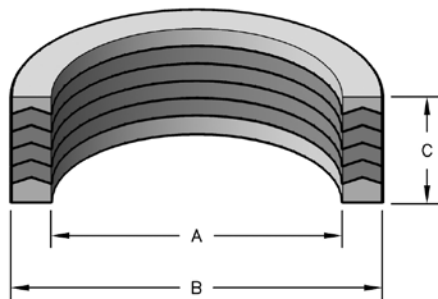

STYLE MVS VEE PACKING

PART NUMBERS

MVS - 10 X 20 X 11

Type of Seal: MVS
Inside Diameter: 10
Outside Diameter: 20
Height: 11

Construction Code

Example: 1-5-1

1 - 1 Top Adaptor

5 - 5 Vee Rings

1 - 1 Bottom Adaptor

SEAL INFORMATION

MATERIAL	FABRIC / RUBBER VEE RINGS FABRIC / RUBBER OR ACETAL ADAPTORS
TEMPERATURE RANGE	-35° TO +220° F
PRESSURE RANGE	0 TO 5,000 PSI
SPEED	1.5 FT/SEC

Suffix: EI = Top adaptor has an internal anti-extrusion ring.
DR = Dry-rod application. Pre-loaded male adapter.

Part Number	A Nom. ID	B Nom. OD	C Nom. Ht	CONSTRUCTION T-V-B	List Price
MVS-10X20X11	10	20	11	1-3-1	\$48.42
MVS-20X30X18.5	20	30	17.5	1-5-1	18.49
MVS-20X31.5X17.5	20	31.5	17.5	1-3-1	62.10
MVS-20X32X20	20	32	20	1-2-1	21.25
MVS-20X32X22.5	20	32	22.5	1-5-1	21.52
MVS-25X40X11	25	40	11	1-1-1	21.81
MVS-25X37X22.5	25	37	22.5	1-5-1	22.08
MVS-28X40X22.5	28	40	22.5	1-5-1	18.49
MVS-30X42X22.5	30	42	22.5	1-5-1	33.24
MVS-30X45X22.5	30	45	22.5	1-3-1	36.83
MVS-32X44X22.5	32	44	22.5	1-5-1	25.51
MVS-35X50X11	35	50	11	1-1-1	15.17
MVS-35X45X17.5	35	45	17.5	1-3-1	17.51
MVS-35X47X22.5	35	47	22.5	1-5-1	25.51
MVS-35X50X22.5	35	50	22.5	1-3-1	50.16
MVS-36X48X22.5	36	48	22.5	1-5-1	27.85
MVS-36X51X22.5	36	51	22.5	1-5-1	31.17
MVS-40X50X17.3	40	50	17.3	1-3-1	50.16
MVS-40X56X17.6	40	56	17.6	1-3-1	50.16
MVS-40X50X20	40	50	20.5	1-5-1	101.15
MVS-40X52X22.5	40	52	22.5	1-5-1	35.05
MVS-40X55X22.6	40	55	22.6	1-3-1	50.16
MVS-40X55X24	40	55	23	1-5-1	55.53
MVS-42X54X22.5	42	54	22.5	1-5-1	24.96
MVS-45X60X22.5	45	60	22.5	1-5-1	96.09
MVS-45X65X28	45	65	28	1-3-1	60.92
MVS-48X63X12.5	48	63	12.5	1-1-1	19.29
MVS-50X65X16	50	65	16	0-3-1	31.22
MVS-50X65X22.5	50	65	22.5	1-3-1	71.60
MVS-50X65X24.6	50	65	24.6	1-3-1	57.23
MVS-50X70X30	50	70	30	1-3-1	94.30
MVS-50X70X35	50	70	35	1-3-1	110.80
MVS-55X70X22.5	55	70	22.5	1-3-1	31.41
MVS-55X70X26.5	55	70	25.5	1-3-1	60.87
MVS-55X75X26	55	75	26	1-3-1	56.00
MVS-56X71X16	56	71	16	0-3-1	32.67
MVS-56X71X22.5	56	71	22.5	1-3-1	60.87
MVS-56X76X33	56	76	33	1-3-1	109.42